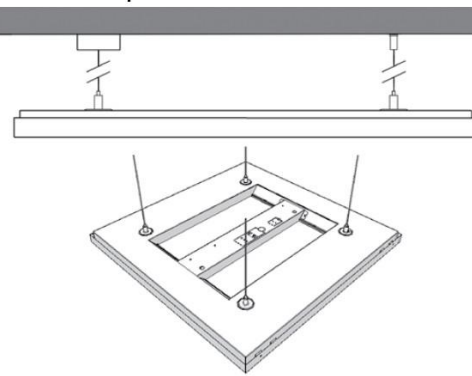

Office Lum/LED办公灯具

SM100C

Mounting instruction/ 安装说明

SM100C-M010a

| Type Desc 型号描述 | Power(W) 灯具功率 | A (mm) | B (mm) | C (mm) | D (mm) | E (mm) | CCT 色温 | kg |
|---------------------------|------------------|-----------|-----------|-----------|-----------|-----------|-----------|-----|
| SM100C LED25S PSU W60L60 | 27 | 597 | 597 | 36 | 380 | 380 | 3000K | 4.4 |
| SM100C LED25S PSU W20L120 | 27 | 1197 | 197 | 36 | 900 | 150 | 4000K | 3.7 |
| SM100C LED35S PSU W60L60 | 37 | 597 | 597 | 36 | 380 | 380 | 4000K | 4.4 |
| SM100C LED35S PSU W20L120 | 37 | 1197 | 197 | 36 | 900 | 150 | 6500K | 3.7 |

Suspension Kit Accessory SM100Z SMS for suspension mounting. Kit to be purchased separately.

Appearance/外观

SM100C W60L60

SM100C W20L120

Surface Mounted/吸顶安装

Suspension/悬吊安装

- 1、The luminaire shall be installed by a qualified electrician and wired in accordance with the latest IEE electrical regulations or the national requirements
灯具应由有资格的电工安装，接线要符合IEE 电气标准或国家标准。
- 2、Do not switch on before complete installation.
接线过程中，切勿通电。
- 3、The luminaire is suitable for direct mounting on normally flammable material.
灯具适合于直接安装在普通可燃材料表面。
- 4、For indoor use only.
仅限于室内使用。