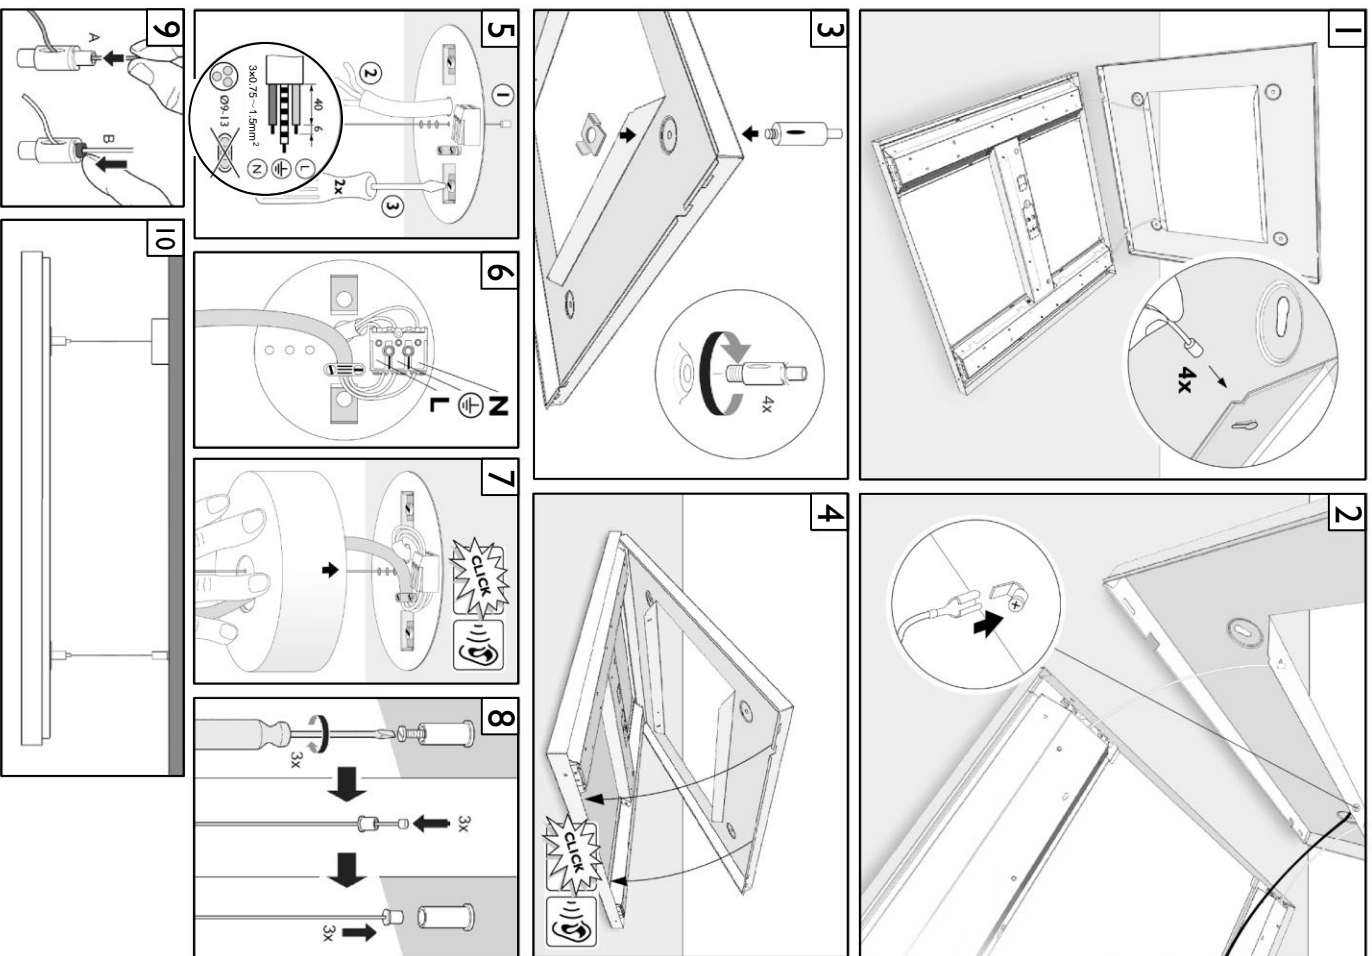

Suspension / 悬吊安装