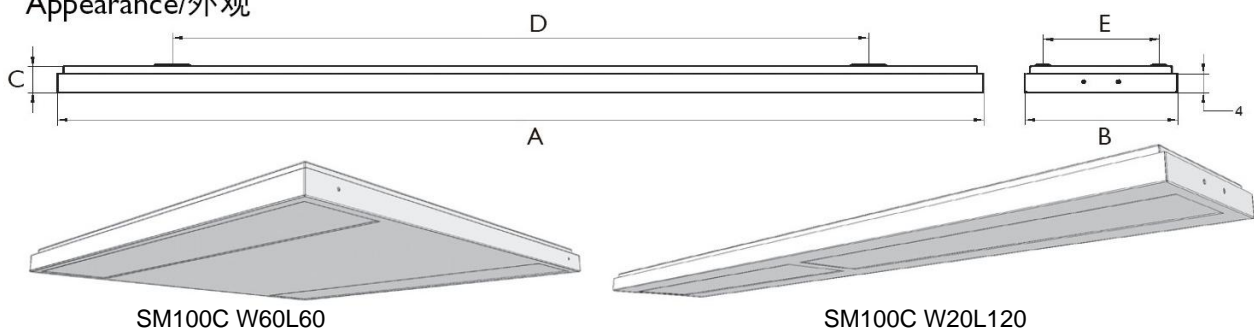

Office Lum/LED办公灯具

SM100C

Mounting instruction/ 安装说明

SM100C-M010a

| Type Desc 型号描述 | Power(W) 灯具功率 | A (mm) | B (mm) | C (mm) | D (mm) | E (mm) | CCT 色温 | kg |
|---------------------------|------------------|-----------|-----------|-----------|-----------|-----------|-----------|-----|
| SM100C LED25S PSU W60L60 | 27 | 597 | 597 | 36 | 380 | 380 | 3000K | 4.4 |
| SM100C LED25S PSU W20L120 | 27 | 1197 | 197 | 36 | 900 | 150 | 4000K | 3.7 |
| SM100C LED35S PSU W60L60 | 37 | 597 | 597 | 36 | 380 | 380 | 4000K | 4.4 |
| SM100C LED35S PSU W20L120 | 37 | 1197 | 197 | 36 | 900 | 150 | 6500K | 3.7 |

Suspension Kit Accessory SM100Z SMS for suspension mounting. Kit to be purchased separately.

Appearance/外观

SM100C W60L60

SM100C W20L120

Surface Mounted/吸顶安装

Suspension/悬吊安装

- 1、The luminaire shall be installed by a qualified electrician and wired in accordance with the latest IEE electrical regulations or the national requirements
灯具应由有资格的电工安装，接线要符合IEE 电气标准或国家标准。
- 2、Do not switch on before complete installation.
接线过程中，切勿通电。
- 3、The luminaire is suitable for direct mounting on normally flammable material.
灯具适合于直接安装在普通可燃材料表面。
- 4、For indoor use only.
仅限于室内使用。