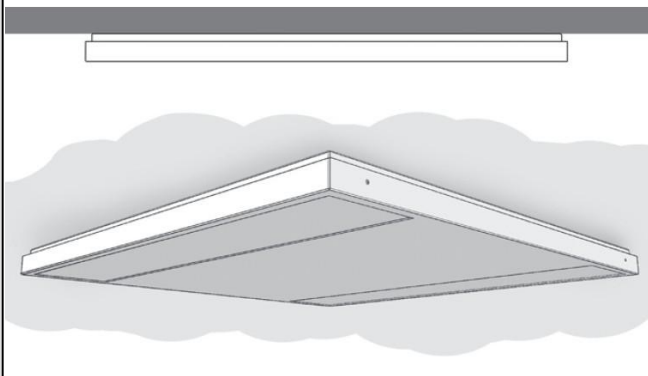

Suspension Kit Accessory SM100Z SMS for suspension mounting. Kit to be purchased separately.

Appearance/外观

SM100C W60L60

SM100C W20L120

Surface Mounted/吸顶安装

Suspension/悬吊安装

- 1、The luminaire shall be installed by a qualified electrician and wired in accordance with the latest IEE electrical regulations or the national requirements
灯具应由有资格的电工安装，接线要符合IEE 电气标准或国家标准。
- 2、Do not switch on before complete installation.
接线过程中，切勿通电。
- 3、The luminaire is suitable for direct mounting on normally flammable material.
灯具适合于直接安装在普通可燃材料表面。
- 4、For indoor use only.
仅限于室内使用。