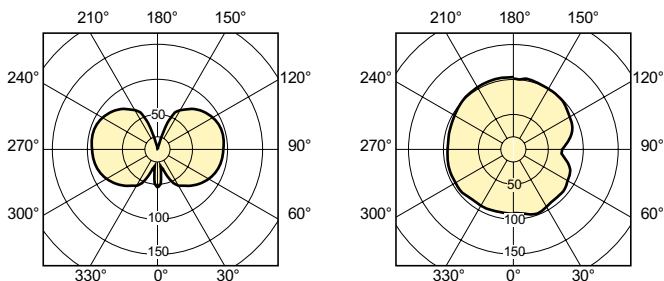

Order Code	Full Product Name	Chromaticity		Colour	
		Coordinate X (Nom)	Coordinate Y (Nom)	Code	Designation
928185305129	MASTERCLOUR CDM-T Elite 70W/930 G12 1CT/12	0.435	0.396	930	Warm white (WW)
928193705129	MASTERCLOUR CDM-T Elite 70W/942 G12 1CT	0.362	0.363	942	Cool White (CW)

Light Technical (2/3)

Order Code	Full Product Name	Correlated Colour Temperature							Luminous	
		(Nom)	Lumen Maintenance 1000 h (Nom)	Lumen Maintenance 10000 h (Nom)	Lumen Maintenance 12000 h (Nom)	Lumen Maintenance 2000 h (Nom)	Lumen Maintenance 4000 h (Nom)	Lumen Maintenance 5000 h (Nom)	Efficacy (rated) (Nom)	Luminous Flux (Nom)
928185205131	MASTERCLOUR CDM-T Elite 35W/930 G12 1CT/12	3000 K	95 %	83 %	80 %	93 %	90 %	88 %	98 lm/W	4050 lm
928193605129	MASTERCLOUR CDM-T Elite 35W/942 G12 1CT	4200 K	89 %	73 %	71 %	84 %	80 %	79 %	98 lm/W	-
928185305129	MASTERCLOUR CDM-T Elite 70W/930 G12 1CT/12	3000 K	97 %	83 %	82 %	95 %	90 %	88 %	103 lm/W	-
928193705129	MASTERCLOUR CDM-T Elite 70W/942 G12 1CT	4200 K	91 %	80 %	79 %	88 %	85 %	84 %	100 lm/W	-

Light Technical (3/3)

Order Code	Full Product Name	Luminous Flux (Rated) (Nom)
928185205131	MASTERCLOUR CDM-T Elite 35W/930 G12 1CT/12	4050 lm
928193605129	MASTERCLOUR CDM-T Elite 35W/942 G12 1CT	3850 lm
928185305129	MASTERCLOUR CDM-T Elite 70W/930 G12 1CT/12	7800 lm
928193705129	MASTERCLOUR CDM-T Elite 70W/942 G12 1CT	7500 lm