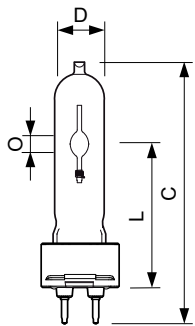

Versions

Dimensional drawing

Product	D (max)	O	L (min)	L (max)	L	C (max)
MASTERColour CDM-T Elite 35W/930 G12 1CT/12	20 mm	4.8 mm	55 mm	57 mm	56 mm	103 mm
MASTERColour CDM-T Elite 70W/942 G12 1CT	20 mm	7.75 mm	55 mm	57 mm	56 mm	103 mm
MASTERColour CDM-T Elite 70W/930 G12 1CT/12	20 mm	7.15 mm	55 mm	57 mm	56 mm	103 mm
MASTERColour CDM-T Elite 35W/942 G12 1CT	20 mm	5.2 mm	55 mm	57 mm	56 mm	103 mm