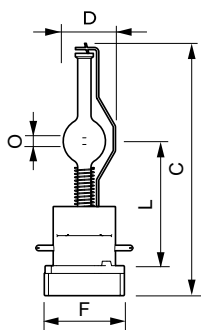

Versions

Dimensional drawing

Product	D (max)	O	L (min)	L (max)	L	C (max)
MSR Platinum 35 1CT	23.5 mm	3.0 mm	55 mm	57 mm	56 mm	116 mm