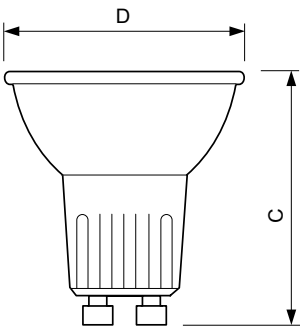

Application

- Shops, hotels and restaurants

Essential MV MR16 Alu

Versions

GU10

GU10

Dimensional drawing

Product	D (max)	C (max)
ESS MR16 ESS 35W GU10 240V 50D 4CT/5	50.7 mm	46 mm
ESS MR16 50W GU10 240V 60D 4CT/5	50.7 mm	47.5 mm
ESS MR16 ESS 50W GU10 240V 60D 2PF/6	50.7 mm	46 mm