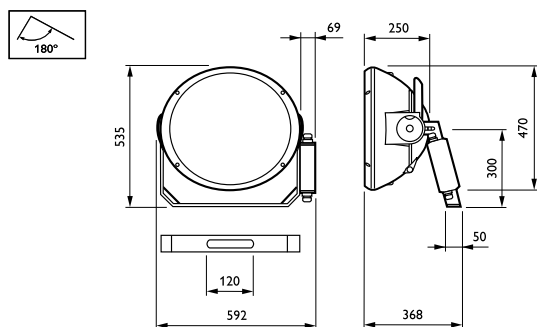

ArenaVision MVF403

Input Voltage	380 to 415 V
Ignitor	SI [Series]

Mechanical and Housing

Dimensions (height x width x depth)	NaN x NaN x NaN mm (NaN x NaN x NaN in)
-------------------------------------	---

Product Data

Full product code	871829106949200
Order product name	MVF403 MHN-SA2000W A5 SI
EAN/UPC – product	8718291069492
Order code	910925432012
SAP numerator – quantity per pack	1
Numerator – packs per outer box	1
SAP material	910925432012
SAP net weight (piece)	14.500 kg

Dimensional drawing

ArenaVision MVF403/MVF404