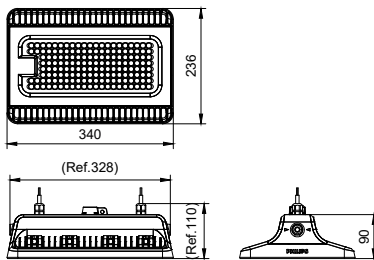

GreenPerform Highbay Rectangular

Initial Performance (IEC Compliant)

Initial luminous flux (system flux)	15000 lm
Luminous flux tolerance	+/-10%
Initial LED luminaire efficacy	135 lm/W
Lamp colour temperature	4000 K
Colour Rendering Index	>80
Initial input power	111 W
Power consumption tolerance	+/-10%

Application Conditions

Ambient temperature range	-30 to +50 °C

Product Data

Full product code	911401596261
Order product name	BY570P LED150/840 PSU HRO CAU
Order code	911401596261
Local order code	BY570P1540PHRO
SAP numerator – quantity per pack	1
Numerator – packs per outer box	2
SAP material	911401596261
SAP net weight (piece)	3.199 kg

Dimensional drawing

BY570P LED150/840 PSU HRO CAU