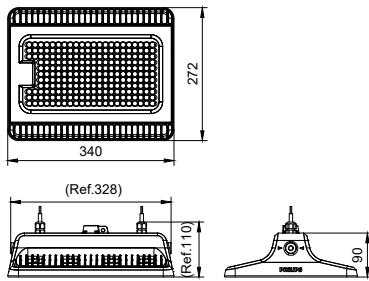

GreenPerform Highbay Rectangular

Initial Performance (IEC Compliant)

Initial luminous flux (system flux)	20000 lm
Luminous flux tolerance	+/-10%
Initial LED luminaire efficacy	139 lm/W
Lamp colour temperature	4000 K
Colour Rendering Index	>80
Initial input power	144 W
Power consumption tolerance	+/-10%

Application Conditions

Ambient temperature range	-30 to +50 °C

Product Data

Full product code	911401596861
Order product name	BY570P LED200/840 PSU HRO CAU
Order code	911401596861
Local order code	BY570P2040PHRO
SAP numerator – quantity per pack	1
Numerator – packs per outer box	2
SAP material	911401596861
SAP net weight (piece)	3.599 kg

Dimensional drawing

BY570P LED200/840 PSU HRO CAU