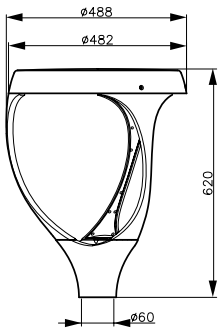

Operating and Electrical	
Input Voltage	110 to 277 V
Input frequency	50 to 60 Hz
Power factor (min.)	0.95
Controls and Dimming	
Dimmable	No
Mechanical and Housing	
Housing material	Aluminium
Optical cover/lens material	Tempered glass
Mounting device	60P [Post-top for diameter 60 mm]
Optical cover/lens finish	Clear
Overall height	620 mm
Overall diameter	488 mm
Colour	Grey
Approval and Application	
Ingress protection code	IP65 [Dust penetration-protected, jet-proof]
Mech. impact protection code	IK08 [5 J vandal-protected]

Application Conditions

Ambient temperature range	-40 to +50 °C
---------------------------	---------------

Product Data

Full product code	911401727452
Order product name	BDP461 LED33 NW 110-277V TS
Order code	911401727452
Local order code	UPTLED33NWTS
SAP numerator – quantity per pack	1
Numerator – packs per outer box	1
SAP material	911401727452
SAP net weight (piece)	10.649 kg

Dimensional drawing

UNIUrban BDP461/BGP461/BSP461/BSS461