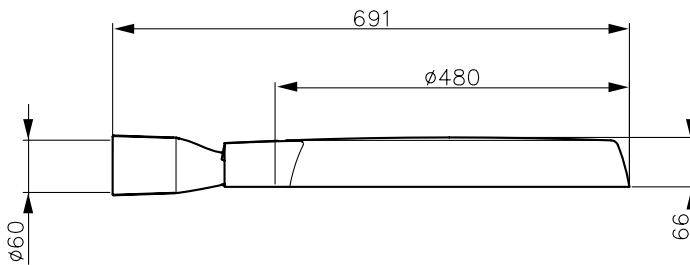

Mech. impact protection code	IK08 [5 J vandal-protected]
Initial Performance (IEC Compliant)	
Initial luminous flux (system flux)	7800 lm
Luminous flux tolerance	+/-10%
Initial LED luminaire efficacy	120 lm/W
Lamp colour temperature	4000 K
Colour Rendering Index	≥70
Initial input power	65 W
Power consumption tolerance	+/-10%
Application Conditions	
Ambient temperature range	-40 to +50 °C

Product Data	
Full product code	911401727552
Order product name	BGP461 LED78 NW 110-277V TS
Order code	911401727552
Local order code	USELED78NWTS
SAP numerator – quantity per pack	1
Numerator – packs per outer box	1
SAP material	911401727552
SAP net weight (piece)	10.149 kg

Dimensional drawing

UNIUrban BDP461/BGP461/BSP461/BSS461