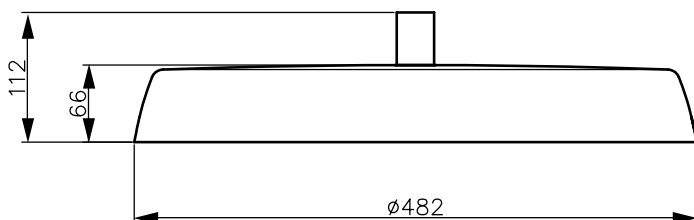

Initial Performance (IEC Compliant)

Initial luminous flux (system flux)	4000 lm
Luminous flux tolerance	+/-10%
Initial LED luminaire efficacy	120 lm/W
Lamp colour temperature	3000 K
Colour Rendering Index	≥70
Initial input power	33 W
Power consumption tolerance	+/-10%

Application Conditions

Ambient temperature range	-40 to +50 °C

Product Data

Full product code	911401727622
Order product name	BSP461 LED40 WW 110-277V TS
Order code	911401727622
Local order code	USPLED40WWTS
SAP numerator – quantity per pack	1
Numerator – packs per outer box	1
SAP material	911401727622
SAP net weight (piece)	8.699 kg

Dimensional drawing

UNIUrban BDP461/BGP461/BSP461/BSS461