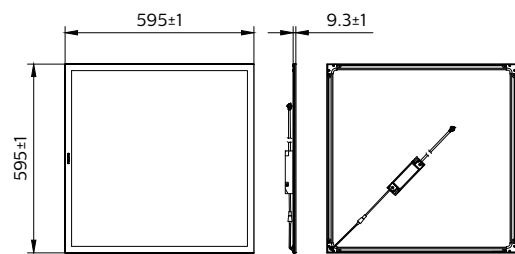

Optical cover/lens material	Acrylate and polycarbonate
Optical cover/lens finish	Matte
Overall length	600 mm
Overall width	600 mm
Overall height	30 mm
Colour	White
Approval and Application	
Ingress protection code	IP20 [Finger-protected]
Mech. impact protection code	-
Initial Performance (IEC Compliant)	
Initial luminous flux (system flux)	4000 lm
Luminous flux tolerance	+/-10%
Initial LED luminaire efficacy	110 lm/W
Lamp colour temperature	4000 K
Colour Rendering Index	>80
Initial input power	36 W
Power consumption tolerance	+/-10%

Order code 911401755032

SAP numerator – quantity per pack 1

Numerator – packs per outer box 2

SAP material 911401755032

SAP net weight (piece) 2.250 kg

Dimensional drawing

RC160V LED40S 840 W60L120 PSD OC CAU