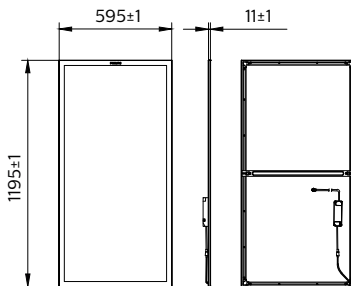

Optical cover/lens material	Acrylate and polycarbonate
Optical cover/lens finish	Matte
Overall length	600 mm
Overall width	600 mm
Overall height	30 mm
Colour	White
Approval and Application	
Ingress protection code	IP20 [Finger-protected]
Mech. impact protection code	-
Initial Performance (IEC Compliant)	
Initial luminous flux (system flux)	4000 lm
Luminous flux tolerance	+/-10%
Initial LED luminaire efficacy	110 lm/W
Lamp colour temperature	4000 K
Colour Rendering Index	>80
Initial input power	36 W
Power consumption tolerance	+/-10%

Order code 911401755032

SAP numerator – quantity per pack 1

Numerator – packs per outer box 2

SAP material 911401755032

SAP net weight (piece) 2.250 kg

Dimensional drawing

RC160V LED40S 840 W60L120 PSD OC CAU