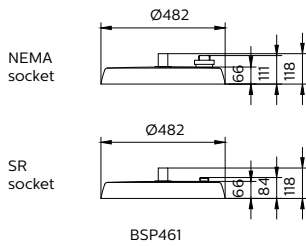

Optical cover/lens material	Glass
Overall height	118 mm
Overall diameter	482 mm
Effective projected area	0.045 m <sup>2</sup>
Colour	Aluminium and Grey
Approval and Application	
Ingress protection code	IP65 [ Dust penetration-protected, jet-proof]
Mech. impact protection code	IK08 [ 5 J vandal-protected]
Initial Performance (IEC Compliant)	
Initial luminous flux (system flux)	12000 lm
Luminous flux tolerance	+/-10%
Initial LED luminaire efficacy	120 lm/W
Lamp colour temperature	4000 K
Colour Rendering Index	>70
Initial chromaticity	(0.38, 0.38) SDCM ≤ 5
Initial input power	100 W
Power consumption tolerance	+/-10%

Numerator – packs per outer box 1

SAP material 911401756022

SAP net weight (piece) 8.750 kg

**Dimensional drawing**

UNIUrban BDP461/BGP461/BSP461/BSS461