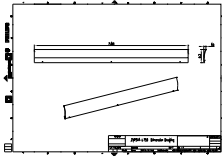

UniFlood M

Dimensional drawing

Mechanical accessory