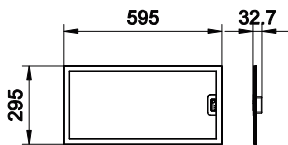

GreenPerform Elite Panel RC190

Mech. impact protection code	-
Initial Performance (IEC Compliant)	
Initial luminous flux (system flux)	2350 lm
Luminous flux tolerance	+/-10%
Initial LED luminaire efficacy	85 lm/W
Lamp colour temperature	3000 K
Colour Rendering Index	>90
Initial input power	28 W
Power consumption tolerance	+/-10%
Application Conditions	
Ambient temperature range	-20 to +40 °C

Product Data	
Full product code	911401781202
Order product name	RC190X LED23S 930 W30L60 SW CAU
Order code	911401781202
SAP numerator – quantity per pack	1
Numerator – packs per outer box	2
SAP material	911401781202
SAP net weight (piece)	0.550 kg

Dimensional drawing

RC190X LED23S 930 W30L60 SW CAU