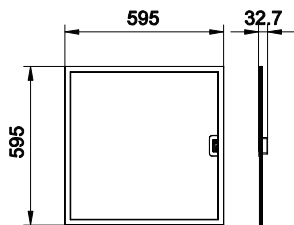

Product data

General Information		Controls and Dimming	
Lamp colour code	935 warm white	Dimmable	Yes
Optical cover/lens type	Polystyrene bowl/cover prismatic	Mechanical and Housing	
Control interface	Interact office	Housing material	Aluminum extruded
Protection class IEC	Safety class I (I)	Optical cover/lens material	Polystyrene
CE mark	CE mark	Optical cover/lens finish	Opal
Number of products on MCB (16 A type B)	45	Overall length	595 mm
Light source engine type	LED	Overall width	595 mm
Operating and Electrical		Overall height	9 mm
Input Voltage	220 to 240 V	Colour	White RAL 9003
Input frequency	50 or 60 Hz	Approval and Application	
Power factor (min.)	0.9	Ingress protection code	IP20 [Finger-protected]

GreenPerform Elite Panel RC190

Mech. impact protection code	-
Initial Performance (IEC Compliant)	
Initial luminous flux (system flux)	3450 lm
Luminous flux tolerance	+/-10%
Initial LED luminaire efficacy	95 lm/W
Lamp colour temperature	3500 K
Colour Rendering Index	>90
Initial input power	36 W
Power consumption tolerance	+/-10%
Application Conditions	
Ambient temperature range	-20 to +40 °C

Product Data	
Full product code	911401781252
Order product name	RC190X LED34S 935 W60L60 OC IAO CAU
Order code	911401781252
SAP numerator – quantity per pack	1
Numerator – packs per outer box	2
SAP material	911401781252
SAP net weight (piece)	1.100 kg

Dimensional drawing

RC190X LED34S 935 W60L60 OC IAO CAU