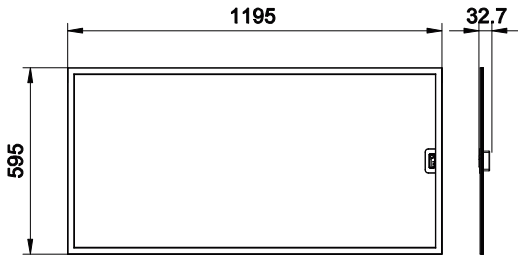

GreenPerform Elite Panel RC190

Mech. impact protection code	-
Initial Performance (IEC Compliant)	
Initial luminous flux (system flux)	3800 lm
Luminous flux tolerance	+/-10%
Initial LED luminaire efficacy	95 lm/W
Lamp colour temperature	3500 K
Colour Rendering Index	>90
Initial input power	40 W
Power consumption tolerance	+/-10%
Application Conditions	
Ambient temperature range	-20 to +40 °C

Product Data	
Full product code	911401781282
Order product name	RC190X LED38S 935 W60L120 OC IAO CAU
Order code	911401781282
SAP numerator – quantity per pack	1
Numerator – packs per outer box	2
SAP material	911401781282
SAP net weight (piece)	2.400 kg

Dimensional drawing

RC190X LED38S 935 W60L120 OC IAO CAU