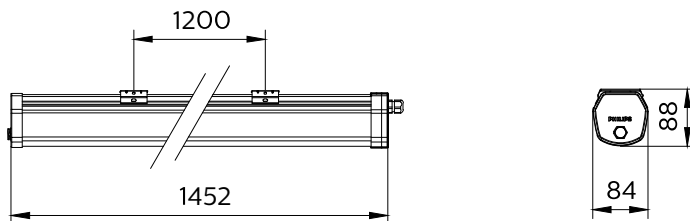

Input Voltage	220 to 240 V
Input frequency	50 to 60 Hz
Inrush current	22 A
Inrush time	0.275 ms
Power factor (min.)	0.95

Controls and Dimming

Dimmable	Yes

Mechanical and Housing

Housing material	Polycarbonate
Reflector material	Steel
Optic material	Polycarbonate
Optical cover/lens material	Polycarbonate
Fixation material	Stainless steel
Optical cover/lens finish	Opal
Overall length	1452 mm
Overall width	84 mm
Overall height	83 mm
Colour	Grey and White

Approval and Application

Ingress protection code	IP65 [Dust penetration-protected, jet-proof]
Mech. impact protection code	IK08 [5 J vandal-protected]

Initial Performance (IEC Compliant)

Initial luminous flux (system flux)	5400 lm

Luminous flux tolerance	+/-10%
Initial LED luminaire efficacy	108 lm/W
Lamp colour temperature	4000 K
Colour Rendering Index	>80
Initial chromaticity	SDCM<5
Initial input power	50 W
Power consumption tolerance	+/-10%

Over Time Performance (IEC Compliant)

Median useful life L70B50	50000 h
Median useful life L80B50	45000 h
Median useful life L90B50	35000 h

Application Conditions

Ambient temperature range	-30 to +40 °C
Maximum dimming level	1%

Product Data

Full product code	911401832097
Order product name	WT188C LED60 NW L1500 PSD TB
Order code	911401832097
SAP numerator – quantity per pack	1
Numerator – packs per outer box	1
SAP material	911401832097
SAP net weight (piece)	1.699 kg

Dimensional drawing

WT188C/WL020C