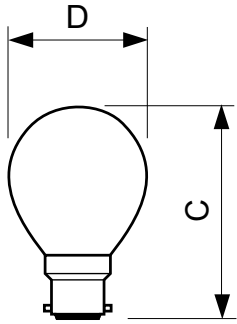

CLASSICTONE Lustre

CLASSICTONE 25W B22 240V P45 CL 1CT/10X10F

Spherical vacuum- or gas-filled incandescent lamps with a clear, white or inside-frosted glass bulb

Product data

General Information	
Cap base	B22 [B22]
Burning Position	UNIVERSAL [Any/Universal]
Nominal lifetime (nom.)	1000 h
Light Technical	
Lamp Luminous Flux 25°C EL (Nom)	200 lm
Colour Rendering Index,horiz (Nom)	100
Operating and Electrical	
Power (Rated) (Nom)	25 W
Voltage (Nom)	240 V
Controls and Dimming	
Dimmable	Yes

Mechanical and Housing	
Lamp Finish	Clear
Bulb shape	P45 [P 45mm]
Product Data	
Full product code	871150002553150
Order product name	CLASSICTONE 25W B22 240V P45 CL 1CT/10X10F
EAN/UPC – product	8711500025531
Order code	921410545538
SAP numerator – quantity per pack	1
Numerator – packs per outer box	100
SAP material	921410545538
SAP net weight (piece)	0.020 kg
ILCOS code	IBP/C-25-240-B22d-45

CLASSICTONE Lustre

Dimensional drawing

Product	D	C (max)
CLASSICTONE 25W B22 240V P45 CL 1CT/10X10F	45 mm	71.5 mm

CLASSICTONE 25W B22 240V P45 CL 1CT/10X10F