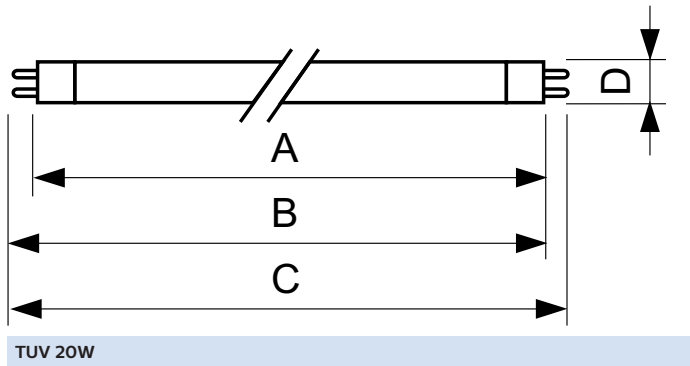

### Product data

General Information		Voltage (Nom)	
Cap base	G5 [ G5]	45 V	
Main application	Disinfection	Mechanical and Housing	
Useful life (nom.)	11000 h	Cap-base information	2 Pins (2P)
System description	na [-]	Bulb shape	T16
Light Technical		Approval and Application	
Colour Code	TUV	Mercury (Hg) content (nom.)	4.4 mg
Colour Designation	- [ Not Specified]	UV	
Depreciation at useful lifetime	0.2 %	UV-C Radiation	6.0 W
Operating and Electrical		Product Data	
Power (Rated) (Nom)	20.25 W	Full product code	872790081385200
Lamp current (nom.)	0.450 A		

## TUV TL Mini

Order product name	TUV 20W FAM/10X25CC
EAN/UPC – product	8727900813852
Order code	928003404013
Local order code	TUV20W
SAP numerator – quantity per pack	1

Numerator – packs per outer box	250
SAP material	928003404013
SAP net weight (piece)	29.900 g

### Dimensional drawing

Product	D (max)	B (max)	B (min)	C (max)	A (max)
TUV 20W FAM/10X25CC	16 mm	405.1 mm	402.7 mm	412.2 mm	398 mm