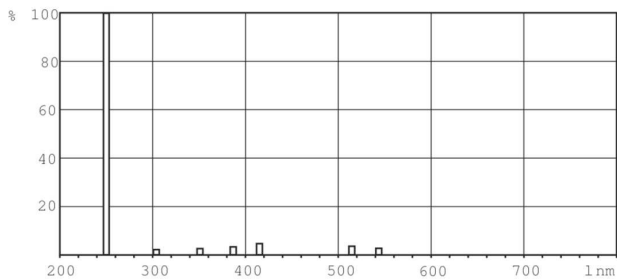

Photometric data

XDPB_XUTUV-Spectral power distribution B/W