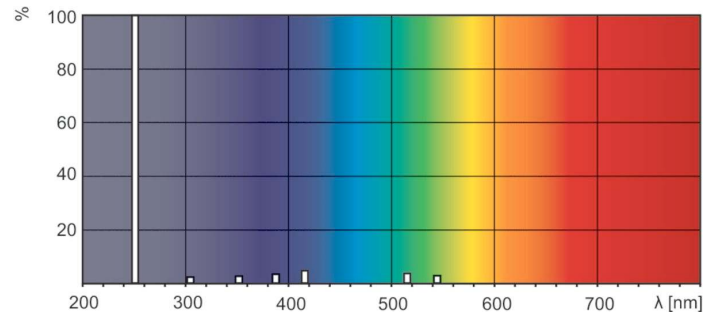

### Dimensional drawing

Product	D (max)	B (max)	B (min)	C (max)	A (max)
TUV 20W FAM/10X25CC	16 mm	405.1 mm	402.7 mm	412.2 mm	398 mm

### Photometric data

XDPB\_XUTUV-Spectral power distribution B/W

XDPO\_XUTUV-Spectral power distribution Colour