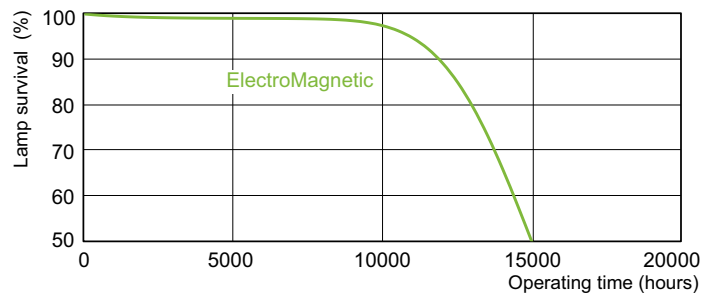

Photometric data

Lightcolour /33-640

Lightcolour /33-640

Lifetime

LDLE_TL-DSTD_0001-Life expectancy diagram

LDLE_TL-DSTD_0002-Life expectancy diagram

TL-D Standard Colours

Lifetime