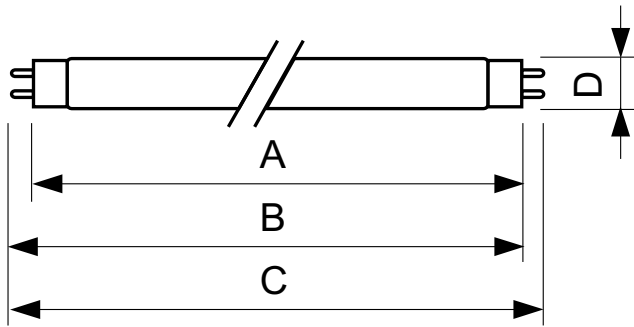

TL-D Standard Colours

SAP material	928024803347
SAP net weight (piece)	0.077 kg
ILCOS code	FD-15/41/2B-E-G13

Dimensional drawing

TL-D 15W/33-640

Product	D (max)	A (max)	B (max)	B (min)	C (max)
TL-D 15W/33-640 1SL/9	28 mm	437.4 mm	444.5 mm	442.1 mm	451.6 mm

Photometric data