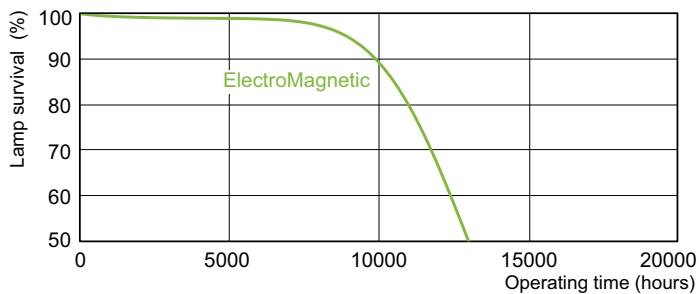

Lifetime

LDLE_TL-DSTD_0001-Life expectancy diagram