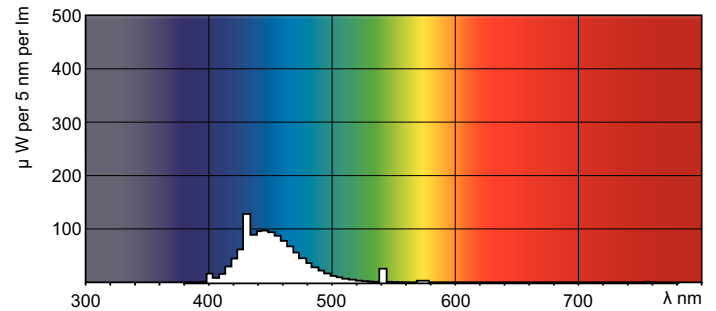

TL-D Colored

TL-D Colored 36W Blue 1SL/25

This TL-D lamp (tube diameter 26 mm) helps to create special effects and atmospheres or attract attention by using red, green, blue and yellow light. Apart from using the specific colors, it is also possible to mix the colors to create white light. This lamp offers a high light output, thanks to the use of basic powders. Application areas include shops and showrooms, bars and restaurants, demonstration areas, sign lighting and entertainment stores.

Product data

General Information		Voltage (Nom)	
Cap base	G13 [Medium Bi-Pin Fluorescent]	103 V	
Life to 10% failures (nom.)	12000 h	Temperature	
Life to 50% failures (nom.)	15000 h	Design temperature (nom.)	25 °C
Light Technical		Controls and Dimming	
Colour Code	180	Dimmable	Yes
Lamp Luminous Flux 25°C EL (Nom)	960 lm	Mechanical and Housing	
Lamp Luminous Flux (Nom)	960 lm	Bulb shape	T8 [26 mm (T8)]
Colour Designation	Blue (B)	Approval and Application	
LLMF 2000 h Rated	85 %	Mercury (Hg) content (nom.)	13.0 mg
Operating and Electrical		Energy consumption kWh/1,000 hours	45 kWh
Power (Rated) (Nom)	36.0 W		
Lamp current (nom.)	0.440 A		

Dimensional drawing

TL-D 36W/180 Blue

Product	D (max)	A (max)	B (max)	B (min)	C (max)
TL-D Colored 36W Blue 1SL/25	28.0 mm	1199.4 mm	1206.5 mm	1204.1 mm	1213.6 mm

Photometric data

LDPB_TL-DCOL_180-Spectral power distribution B/W