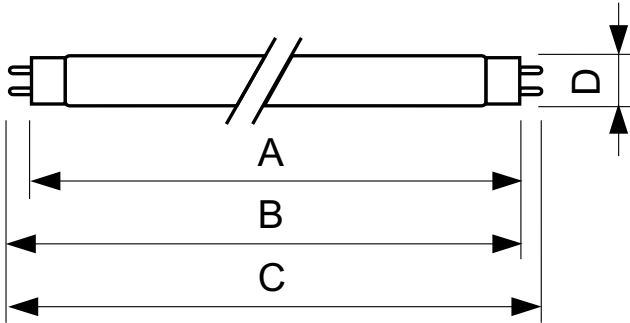

TL-D Colored

TL-D Colored 36W Blue 1SL/25

This TL-D lamp (tube diameter 26 mm) helps to create special effects and atmospheres or attract attention by using red, green, blue and yellow light. Apart from using the specific colors, it is also possible to mix the colors to create white light. This lamp offers a high light output, thanks to the use of basic powders. Application areas include shops and showrooms, bars and restaurants, demonstration areas, sign lighting and entertainment stores.

Product data

General Information		Voltage (Nom)	
Cap base	G13 [Medium Bi-Pin Fluorescent]	103 V	
Life to 10% failures (nom.)	12000 h	Temperature	
Life to 50% failures (nom.)	15000 h	Design temperature (nom.)	25 °C
Light Technical		Controls and Dimming	
Colour Code	180	Dimmable	Yes
Lamp Luminous Flux 25°C EL (Nom)	960 lm	Mechanical and Housing	
Lamp Luminous Flux (Nom)	960 lm	Bulb shape	T8 [26 mm (T8)]
Colour Designation	Blue (B)	Approval and Application	
LLMF 2000 h Rated	85 %	Mercury (Hg) content (nom.)	13.0 mg
Operating and Electrical		Energy consumption kWh/1,000 hours	45 kWh
Power (Rated) (Nom)	36.0 W		
Lamp current (nom.)	0.440 A		

TL-D Colored

Product Data

Full product code	871150072754140
Order product name	TL-D Colored 36W Blue 1SL/25
EAN/UPC – product	8711500727541
Order code	928048501805
Local order code	TLD36W18

SAP numerator – quantity per pack	1
Numerator – packs per outer box	25
SAP material	928048501805
SAP net weight (piece)	135.000 g

Dimensional drawing

TL-D 36W/180 Blue

Product	D (max)	A (max)	B (max)	B (min)	C (max)
TL-D Colored 36W Blue 1SL/25	28.0 mm	1199.4 mm	1206.5 mm	1204.1 mm	1213.6 mm

Photometric data

LDPB_TL-DCOL_180-Spectral power distribution B/W