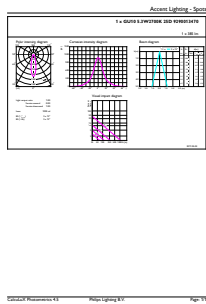

Photometric data

MASTER LEDspot ExpertColor MV 50W GU10 927 25D