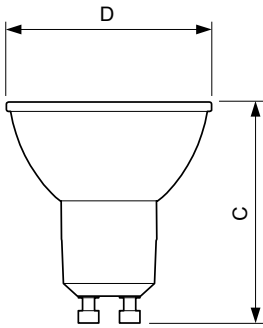

## Dimensional drawing

GU10 230V5.5W-50W345lm25D 2700K GU10 Dim

Product	D	C
MASTER LED ExpertColor LED ExpertColor 5.5-50W GU10 927 24D	50 mm	54 mm