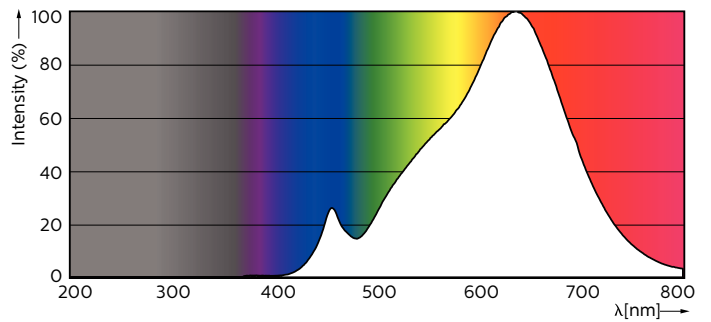

### Product data

General Information	
Cap base	GU10 [ GU10]
Nominal lifetime (nom.)	40000 h
Switching cycle	50000X
Technical type	5.5-50W
Light Technical	
Colour Code	927
Technical Beam Angle (Nom)	24°
Lamp Luminous Flux 25°C EL (Nom)	385 lm
Luminous intensity (nom.)	1000 cd
Colour Designation	Warm white (WW)
Colour Temperature, horizontal (Nom)	2700 K
Lamp Luminous Efficacy EM (Nom)	70.00 lm/W
Colour consistency	<3
Colour Rendering Index, horiz (Nom)	97
LLMF at end of nominal lifetime (nom.)	70 %

## Dimensional drawing

GU10 230V5.5W-50W345lm25D 2700K GU10 Dim

Product	D	C
MASTER LED ExpertColor LED ExpertColor 5.5-50W GU10 927 24D	50 mm	54 mm

## Photometric data

MASTER LEDspot ExpertColor MV 50W GU10 927 25D

MASTER LEDspot ExpertColor MV 50W GU10 927 25D