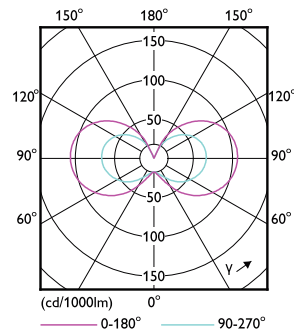

LEDcapsule LV 1W G4