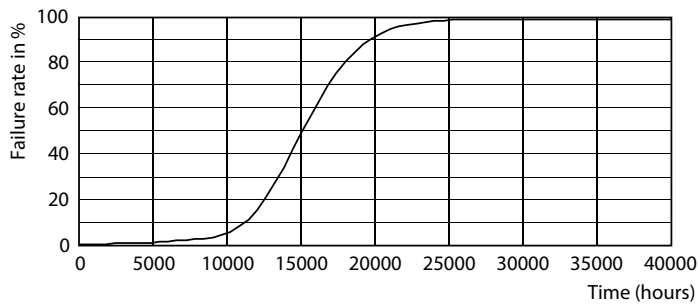

CorePro LEDcapsule LV

Photometric data

LEDcapsule LV 1W G4 830

Lifetime

Life Expectancy Diagram

Lumen Maintenance Diagram