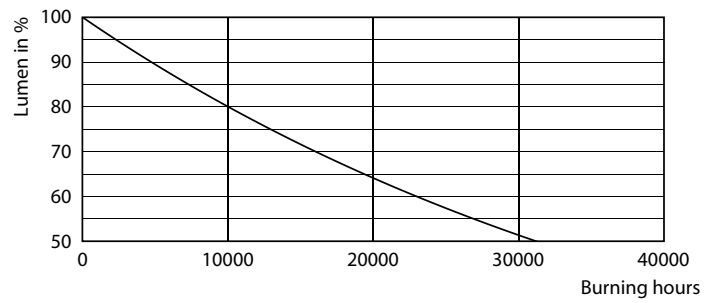

CorePro LEDcapsule LV

Photometric data

LEDcapsule LV 1W G4 830

Lifetime

Life Expectancy Diagram

Lumen Maintenance Diagram