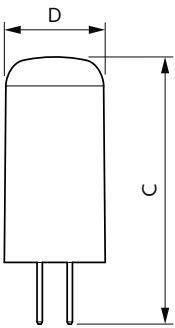

Product data

General information	
Cap base	G4 [G4]
EU RoHS compliant	Yes
Nominal lifetime (nom.)	15000 h
Switching cycle	50,000X
Technical type	1-10W
	Sphere
Light technical	
Colour Code	830 [CCT of 3,000 K]
Technical Beam Angle (Nom)	300 °
Lamp Luminous Flux 25°C EL (Nom)	120 lm
Colour Designation	White (WH)
Colour Temperature, horizontal (Nom)	3000 K
Lamp Luminous Efficacy EM (Nom)	120.00 lm/W
Colour consistency	<6
Colour Rendering Index,horiz (Nom)	80
LLMF at end of nominal lifetime (nom.)	70 %

EAN/UPC – product	8718699767594
Order code	929002388902
SAP numerator – quantity per pack	1
Numerator – packs per outer box	12
SAP material	929002388902
Copy Net Weight (Piece)	0.008 kg

Dimensional drawing