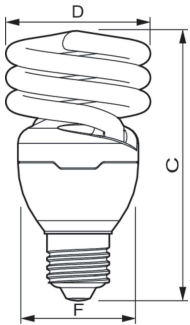

Product data

General Information			
Cap base	E27 [E27]	Chromaticity coordinate X (nom.)	463
Nominal lifetime (nom.)	8000 h	Chromaticity coordinate Y (nom.)	420
Switching cycle	5,000X	Colour Temperature, horizontal (Nom)	2700 K
Rated Lifetime	8000 h	Lamp Luminous Efficacy EM (Nom)	67 lm/W
		Colour Rendering Index, horiz (Nom)	82
		LLMF at end of nominal lifetime (nom.)	70 %
Light Technical		Operating and Electrical	
Colour Code	827 [CCT of 2,700 K]	Input frequency	50 or 60 Hz
Lamp Luminous Flux 25°C EL (Nom)	1550 lm	Power (Rated) (Nom)	23 W
Lamp Luminous Flux (Nom)	1550 lm	Lamp current (nom.)	170 mA
Colour Designation	Warm white (WW)	Starting time (nom.)	0.3 s
Lumen maintenance 2,000 hours (nom.)	85 %	Warm-up time to 60% light (min.)	5 s
Lumen maintenance 5,000 hours (nom.)	75 %		

TORNADO

Warm-up time to 60% light (max.)	60 s
Power factor (nom.)	0.6
Voltage (Nom)	220-240 V
Controls and Dimming	
Dimmable	No
Mechanical and Housing	
Bulb shape	Spiral
Approval and Application	
Mercury (Hg) content (nom.)	2 mg
Energy consumption kWh/1,000 hours	23 kWh

Product Data	
Full product code	871829113819800
Order product name	TORNADO 24W WW E27 220-240V 1PF/6
EAN/UPC – product	8718291138198
Order code	929689848506
Local order code	TND24WWWES
SAP numerator – quantity per pack	1
Numerator – packs per outer box	6
SAP material	929689848506
SAP net weight (piece)	0.077 kg

Dimensional drawing

TORNADO 24W WW E27 220-240V 1PF/6

Product	D (max)	C (max)	F (max)
TORNADO 24W WW E27 220-240V 1PF/6	61.5 mm	118.5 mm	50.5 mm