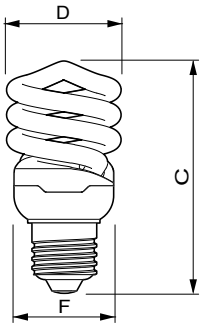

Tornado T2

Mechanical and Housing

Bulb shape Spiral

Approval and Application

Mercury (Hg) content (nom.) 1.5 mg

Energy consumption kWh/1,000 hours 12 kWh

Product Data

Full product code 871829121836400

Order product name TORNADO 12W CDL E27 220-240V 1PF/6

EAN/UPC – product 8718291218364

Order code 929689868601

SAP numerator – quantity per pack 1

Numerator – packs per outer box 6

SAP material 929689868601

SAP net weight (piece) 0.051 kg

Dimensional drawing

TORNADO 12W CDL E27 220-240V 1PF/6

Product	D (max)	C (max)	F (max)
TORNADO 12W CDL E27 220-240V 1PF/6	47.5 mm	94.0 mm	40.5 mm