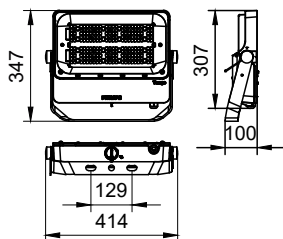

Controls and Dimming	
Dimmable	No
Mechanical and Housing	
Housing material	Aluminum die-cast
Optical cover/lens material	Polycarbonate
Overall length	347 mm
Overall width	414 mm
Overall height	77 mm
Colour	Grey
Approval and Application	
Ingress protection code	IP66 [Dust penetration-protected, jet-proof]
Mech. impact protection code	IK08 [5 J vandal-protected]

Application Conditions

Ambient temperature range	-40 to +50 °C
---------------------------	---------------

Product Data

Order product name	BVP432 LED274/NW 200W SWB ANZ CL
Order code	911401691406
Local order code	BVP4322744KSWB
SAP numerator – quantity per pack	1
Numerator – packs per outer box	1
SAP material	911401691406
SAP net weight (piece)	6.190 kg

Dimensional drawing

Floodlight surface LED