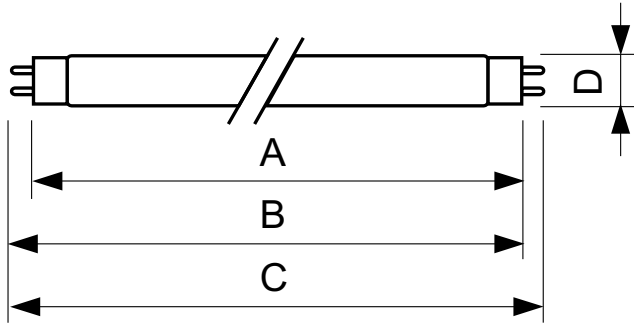

### Product data

General Information		Voltage (Nom)	
Cap base	G13 [ Medium Bi-Pin Fluorescent]	111 V	
Life to 10% failures (nom.)	12000 h	Temperature	
Life to 50% failures (nom.)	15000 h	Design temperature (nom.)	25 °C
Light Technical		Controls and Dimming	
Colour Code	160	Dimmable	Yes
Lamp Luminous Flux 25°C EL (Nom)	2250 lm	Mechanical and Housing	
Lamp Luminous Flux (Nom)	2250 lm	Bulb shape	T8 [ 26 mm (T8)]
Colour Designation	Yellow	Approval and Application	
LLMF 2000 h Rated	80 %	Mercury (Hg) content (nom.)	13.0 mg
Operating and Electrical		Energy consumption kWh/1,000 hours	70 kWh
Power (Rated) (Nom)	58.5 W		
Lamp current (nom.)	0.670 A		

## Product Data

Full product code	871150095447340
Order product name	TL-D Colored 58W Yellow 1SL/25
EAN/UPC – product	8711500954473
Order code	928049001605
SAP numerator – quantity per pack	1

Numerator – packs per outer box	25
SAP material	928049001605
SAP net weight (piece)	167.000 g

## Dimensional drawing

TL-D 58W/160 Yellow

Product	D (max)	A (max)	B (max)	B (min)	C (max)
TL-D Colored 58W Yellow 1SL/25	28.0 mm	1500.0 mm	1507.1 mm	1504.7 mm	1514.2 mm