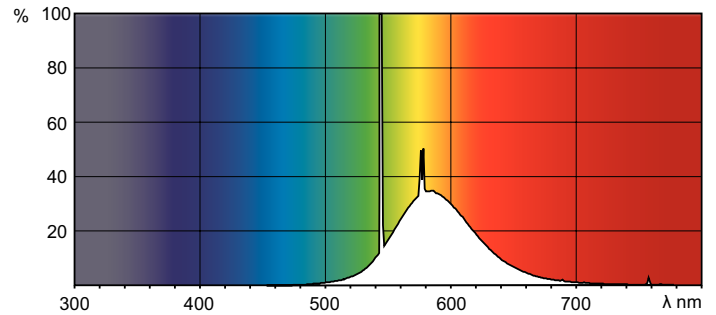

## Dimensional drawing

TL-D 58W/160 Yellow

Product	D (max)	A (max)	B (max)	B (min)	C (max)
TL-D Colored 58W Yellow 1SL/25	28.0 mm	1500.0 mm	1507.1 mm	1504.7 mm	1514.2 mm

## Photometric data

LDPB\_TL-DCOL\_160-Spectral power distribution B/W

Lightcolour TL-D /160