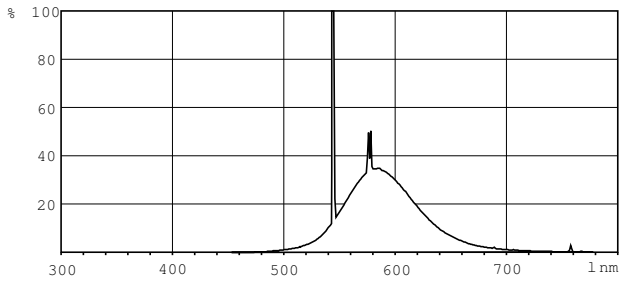

Photometric data

LDPB_TL-DCOL_160-Spectral power distribution B/W