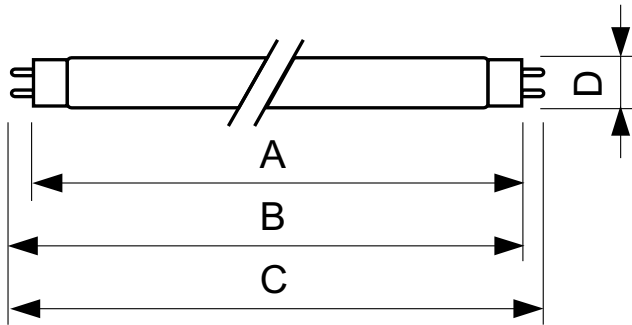

Product data

General Information		Voltage (Nom)	
Cap base	G13 [Medium Bi-Pin Fluorescent]	111 V	
Life to 10% failures (nom.)	12000 h	Temperature	
Life to 50% failures (nom.)	15000 h	Design temperature (nom.)	25 °C
Light Technical		Controls and Dimming	
Colour Code	180	Dimmable	Yes
Lamp Luminous Flux 25°C EL (Nom)	1600 lm	Mechanical and Housing	
Lamp Luminous Flux (Nom)	1600 lm	Bulb shape	T8 [26 mm (T8)]
Colour Designation	Blue (B)	Approval and Application	
LLMF 2000 h Rated	95 %	Mercury (Hg) content (nom.)	13.0 mg
Operating and Electrical		Energy consumption kWh/1,000 hours	71 kWh
Power (Rated) (Nom)	58.5 W		
Lamp current (nom.)	0.670 A		

TL-D Colored

Product Data

Full product code	871150095451040
Order product name	TL-D Colored 58W Blue 1SL/25
EAN/UPC – product	8711500954510
Order code	928049001805
SAP numerator – quantity per pack	1

Numerator – packs per outer box	25
SAP material	928049001805
SAP net weight (piece)	167.000 g

Dimensional drawing

TL-D 58W/180 Blue

Product	D (max)	A (max)	B (max)	B (min)	C (max)
TL-D Colored 58W Blue 1SL/25	28.0 mm	1500.0 mm	1507.1 mm	1504.7 mm	1514.2 mm

Photometric data

LDPB_TL-DCOL_180-Spectral power distribution B/W