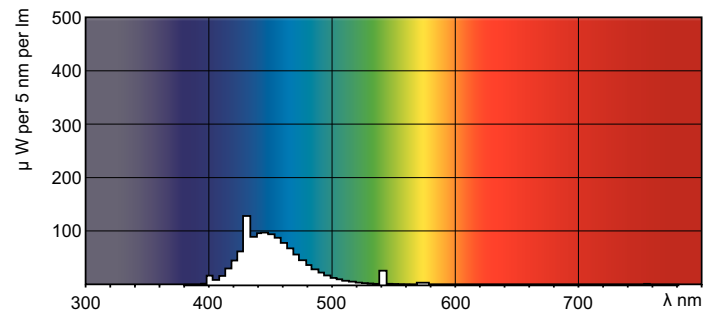

TL-D Colored

TL-D Colored 58W Blue 1SL/25

This TL-D lamp (tube diameter 26 mm) helps to create special effects and atmospheres or attract attention by using red, green, blue and yellow light. Apart from using the specific colors, it is also possible to mix the colors to create white light. This lamp offers a high light output, thanks to the use of basic powders. Application areas include shops and showrooms, bars and restaurants, demonstration areas, sign lighting and entertainment stores.

Product data

General Information		Voltage (Nom)	
Cap base	G13 [Medium Bi-Pin Fluorescent]	111 V	
Life to 10% failures (nom.)	12000 h	Temperature	
Life to 50% failures (nom.)	15000 h	Design temperature (nom.)	25 °C
Light Technical		Controls and Dimming	
Colour Code	180	Dimmable	Yes
Lamp Luminous Flux 25°C EL (Nom)	1600 lm	Mechanical and Housing	
Lamp Luminous Flux (Nom)	1600 lm	Bulb shape	T8 [26 mm (T8)]
Colour Designation	Blue (B)	Approval and Application	
LLMF 2000 h Rated	95 %	Mercury (Hg) content (nom.)	13.0 mg
Operating and Electrical		Energy consumption kWh/1,000 hours	71 kWh
Power (Rated) (Nom)	58.5 W		
Lamp current (nom.)	0.670 A		

TL-D Colored

Product Data

Full product code	871150095451040
Order product name	TL-D Colored 58W Blue 1SL/25
EAN/UPC – product	8711500954510
Order code	928049001805
SAP numerator – quantity per pack	1

Numerator – packs per outer box	25
SAP material	928049001805
SAP net weight (piece)	167.000 g

Dimensional drawing

TL-D 58W/180 Blue

Product	D (max)	A (max)	B (max)	B (min)	C (max)
TL-D Colored 58W Blue 1SL/25	28.0 mm	1500.0 mm	1507.1 mm	1504.7 mm	1514.2 mm

Photometric data

LDPB_TL-DCOL_180-Spectral power distribution B/W