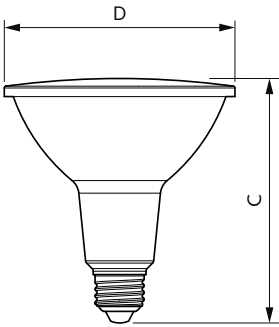

Order code 929002339107

SAP numerator – quantity per pack 1

Numerator – packs per outer box 6

SAP material 929002339107

SAP net weight (piece) 0.385 kg

Dimensional drawing

LED 14-120W PAR38 827 25D

Product	D	C
LED 14-120W PAR38 827 25D	125 mm	133 mm

Photometric data

OSRAM Photometric Data | PAR Lighting | Page 11

LEDspots 14W PAR38 E27 827 25D

LEDspots 14W PAR38 E27 827 25D

Essential LEDspot PAR

Lifetime

Life Expectancy Diagram

Lumen Maintenance Diagram