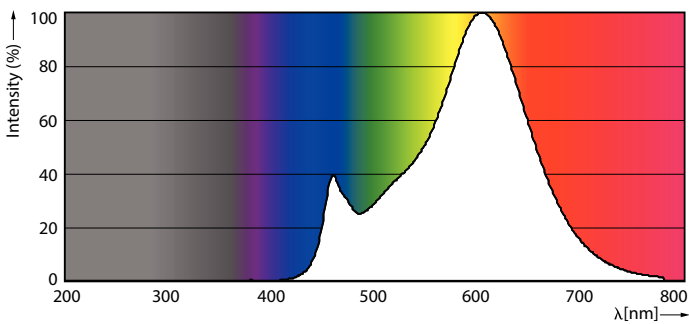

LEDspots 14W PAR38 E27 827 25D