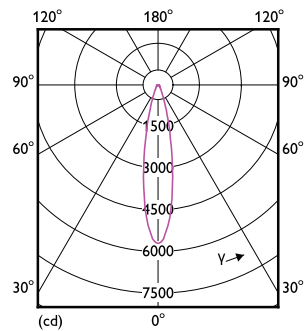

Product data

General Information	
Cap base	E27 [E27]
EU RoHS compliant	Yes
Nominal lifetime (nom.)	15000 h
Switching cycle	50,000X
Technical type	LEDTECH-LOV
Light Technical	
Colour Code	827 [CCT of 2,700 K]
Technical Beam Angle (Nom)	25°
Lamp Luminous Flux 25°C EL (Nom)	1200 lm
Luminous intensity (nom.)	5000 cd
Colour Designation	Warm white (WW)
Colour Temperature, horizontal (Nom)	2700 K
Lamp Luminous Efficacy EM (Nom)	85.00 lm/W
Colour consistency	<6
Colour Rendering Index,horiz (Nom)	80
LLMF at end of nominal lifetime (nom.)	70 %

Order code 929002339107

SAP numerator – quantity per pack 1

Numerator – packs per outer box 6

SAP material 929002339107

SAP net weight (piece) 0.385 kg

Dimensional drawing

LED 14-120W PAR38 827 25D

Product	D	C
LED 14-120W PAR38 827 25D	125 mm	133 mm

Photometric data

OSRAM Photometric Data | PAR Lighting | Page 11

LEDspots 14W PAR38 E27 827 25D

LEDspots 14W PAR38 E27 827 25D

Essential LEDspot PAR

Lifetime

Life Expectancy Diagram

Lumen Maintenance Diagram