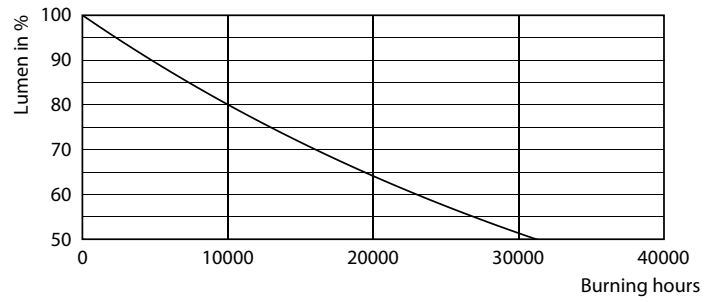

Product data

General Information	
Cap base	E27 [E27]
EU RoHS compliant	Yes
Nominal lifetime (nom.)	15000 h
Switching cycle	50,000X
Technical type	LEDTECH-LOV
Light Technical	
Colour Code	827 [CCT of 2,700 K]
Technical Beam Angle (Nom)	25°
Lamp Luminous Flux 25°C EL (Nom)	1200 lm
Luminous intensity (nom.)	5000 cd
Colour Designation	Warm white (WW)
Colour Temperature, horizontal (Nom)	2700 K
Lamp Luminous Efficacy EM (Nom)	85.00 lm/W
Colour consistency	<6
Colour Rendering Index,horiz (Nom)	80
LLMF at end of nominal lifetime (nom.)	70 %

Photometric data

OSRAM Photometric Data | PAR Lighting | Page 11

LEDspots 14W PAR38 E27 827 25D

LEDspots 14W PAR38 E27 827 25D

Essential LEDspot PAR

Lifetime

Life Expectancy Diagram

Lumen Maintenance Diagram