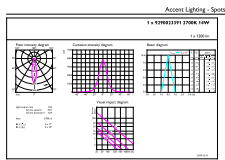

Photometric data

OSRAM Photometric Data | PAR Lighting | Page 11