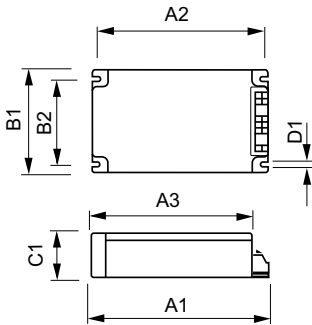

## Dimensional drawing

Product	D1	C1	A1	A2	B1	B2
HID-PV 100 /S SDW-	4.5 mm	37.0	150.0	133.6	90.0	70.0
TG 220-240V		mm	mm	mm	mm	mm
50/60Hz						