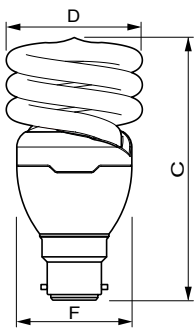

TORNADO

Versions

Dimensional drawing

Product	D (max)	C (max)	F (max)
TORNADO 20W CDL B22 220-240V 1PF/6	56.5 mm	110.0 mm	47 mm
TORNADO 20W WW B22 220-240V 1PF/6	56.5 mm	110.0 mm	47 mm

Product	D (max)	C (max)	F (max)
TORNADO 15W WW E27 220-240V 1PF/6	51.5 mm	107.5 mm	42.5 mm
TORNADO 15W CDL E27 220-240V 1PF/6	51.5 mm	107.5 mm	42.5 mm

TORNADO

Dimensional drawing

Product	D (max)	C (max)	F (max)
TORNADO 20W WW E27 220-240V 1PF/6	56.5 mm	111.5 mm	47 mm
TORNADO 20W CDL E27 220-240V 1PF/6	56.5 mm	111.5 mm	47 mm

Product	D (max)	C (max)	F (max)
TORNADO 24W WW B22 220-240V 1PF/6	61.5 mm	117 mm	50.5 mm
TORNADO 24W CDL B22 220-240V 1PF/6	61.5 mm	117 mm	50.5 mm