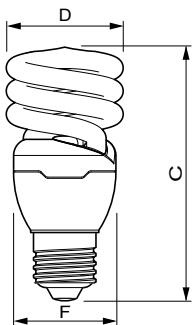

TORNADO

Versions

Dimensional drawing

Product	D (max)	C (max)	F (max)
TORNADO 20W CDL B22 220-240V 1PF/6	56.5 mm	110.0 mm	47 mm
TORNADO 20W WW B22 220-240V 1PF/6	56.5 mm	110.0 mm	47 mm

Product	D (max)	C (max)	F (max)
TORNADO 15W WW E27 220-240V 1PF/6	51.5 mm	107.5 mm	42.5 mm
TORNADO 15W CDL E27 220-240V 1PF/6	51.5 mm	107.5 mm	42.5 mm

TORNADO

Dimensional drawing

Product	D (max)	C (max)	F (max)
TORNADO 20W WW E27 220-240V 1PF/6	56.5 mm	111.5 mm	47 mm
TORNADO 20W CDL E27 220-240V 1PF/6	56.5 mm	111.5 mm	47 mm

Product	D (max)	C (max)	F (max)
TORNADO 24W WW B22 220-240V 1PF/6	61.5 mm	117 mm	50.5 mm
TORNADO 24W CDL B22 220-240V 1PF/6	61.5 mm	117 mm	50.5 mm