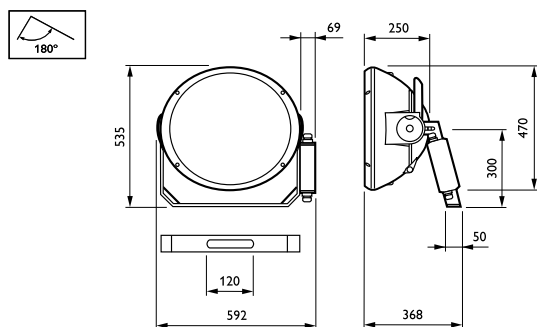

ArenaVision MVF403

Input Voltage	380 to 415 V
Ignitor	SI [Series]

Mechanical and Housing

Dimensions (height x width x depth)	NaN x NaN x NaN mm (NaN x NaN x NaN in)
-------------------------------------	---

Product Data

Full product code	871829106950800
Order product name	MVF403 MHN-SA2000W A6 SI
EAN/UPC – product	8718291069508
Order code	910925432112
Numerator – quantity per pack	1
SAP numerator – packs per outer box	1
Material no. (12 NC)	910925432112
Net Weight (Piece)	14.500 kg

Dimensional drawing

ArenaVision MVF403/MVF404