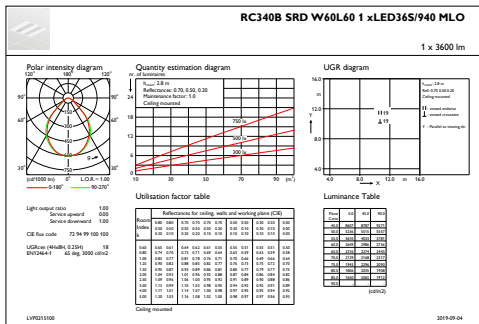

Photometric data

IFGU1_RC340BSRDW60L601xLED36S940MLO