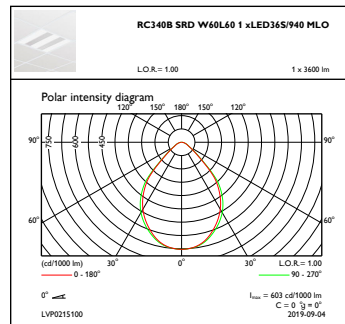

## Mechanical and Housing

Housing material	Steel
Reflector material	Polycarbonate
Optic material	Polycarbonate
Optical cover/lens material	Polycarbonate
Fixation material	-
Optical cover/lens finish	Textured
Overall length	597 mm
Overall width	597 mm
Overall height	60 mm
Colour	White RAL 9003
Dimensions (height x width x depth)	60 x 597 x 597 mm (2.4 x 23.5 x 23.5 in)

## Dimensional drawing

**FlexBlend RC340B-RC343B**

## Photometric data

**IFGU1\_RC340BSRDW60L601xLED36S940MLO**

**OFPC1\_RC340BSRDW60L601xLED36S940MLO**