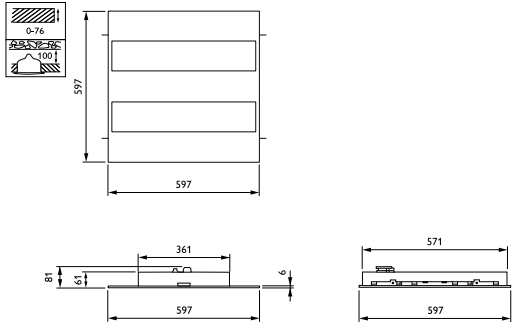

FlexBlend Recessed

Dimensional drawing

FlexBlend RC340B-RC343B