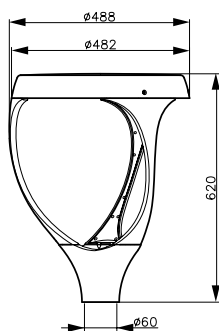

UNIUrban

Initial input power	33 W
Power consumption tolerance	+/-10%

Application Conditions

Ambient temperature range	-40 to +50 °C

Product Data

Full product code	911401727442
Order product name	BDP461 LED33 WW 110-277V TS

Order code	911401727442
Local code	UPTLED33WWTS
SAP numerator – quantity per pack	1
SAP numerator – packs per outer box	1
SAP material	911401727442
Net Weight (Piece)	10.649 kg

Dimensional drawing

UNIUrban BDP461/BGP461/BSP461/BSS461