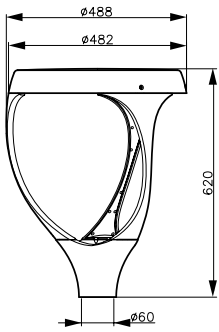

Mechanical and Housing	
Housing material	Aluminium
Optical cover/lens material	Tempered glass
Mounting device	60P [Post-top for diameter 60 mm]
Optical cover/lens finish	Clear
Overall height	620 mm
Overall diameter	488 mm
Colour	Grey

Order code	911401727462
Local code	UPTLED65WWTS
SAP numerator – quantity per pack	1
SAP numerator – packs per outer box	1
SAP material	911401727462
Net Weight (Piece)	10.949 kg

Dimensional drawing

UNIUrban BDP461/BGP461/BSP461/BSS461