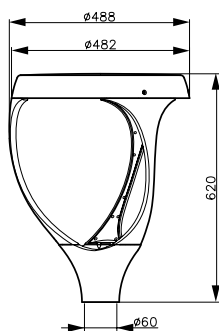

Mechanical and Housing	
Housing material	Aluminium
Optical cover/lens material	Tempered glass
Mounting device	60P [Post-top for diameter 60 mm]
Optical cover/lens finish	Clear
Overall height	620 mm
Overall diameter	488 mm
Colour	Grey

Order code	911401727482
Local code	UPTLED100WWTS
Numerator – quantity per pack	1
SAP numerator – packs per outer box	1
Material no. (12 NC)	911401727482
Net Weight (Piece)	11.449 kg

Dimensional drawing