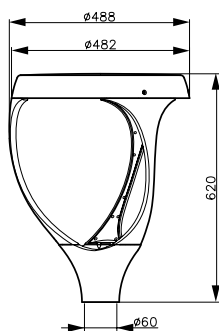

Mechanical and Housing	
Housing material	Aluminium
Optical cover/lens material	Tempered glass
Mounting device	60P [Post-top for diameter 60 mm]
Optical cover/lens finish	Clear
Overall height	620 mm
Overall diameter	480 mm
Colour	Grey

Order code	911401727492
Local code	UPTLED100NWTS
Numerator – quantity per pack	1
SAP numerator – packs per outer box	1
Material no. (12 NC)	911401727492
Net Weight (Piece)	11.449 kg

Dimensional drawing