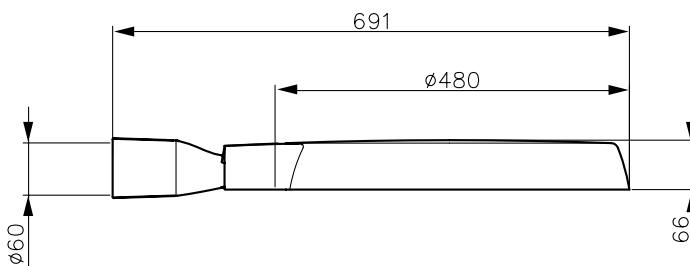

Lamp colour temperature	3000 K
Colour Rendering Index	≥70
Initial input power	33 W
Power consumption tolerance	+/-10%

Application Conditions

Ambient temperature range	-40 to +50 °C

Product Data

Full product code	911401727522

Order product name	BGP461 LED40 WW 110-277V TA
Order code	911401727522
Local code	USELED40WWTA
Numerator – quantity per pack	1
SAP numerator – packs per outer box	1
Material no. (12 NC)	911401727522
Net Weight (Piece)	9.849 kg

Dimensional drawing

UNIUrban BDP461/BGP461/BSP461/BSS461