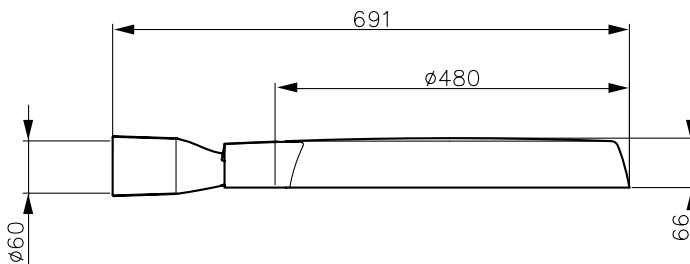

Lamp colour temperature	3000 K
Colour Rendering Index	≥70
Initial input power	65 W
Power consumption tolerance	+/-10%

Application Conditions

Ambient temperature range	-40 to +50 °C

Product Data

Full product code	911401727542

Order product name	BGP461 LED78 WW 110-277V TS
Order code	911401727542
Local code	USELED78WWTS
Numerator – quantity per pack	1
SAP numerator – packs per outer box	1
Material no. (12 NC)	911401727542
Net Weight (Piece)	10.149 kg

Dimensional drawing

UNIUrban BDP461/BGP461/BSP461/BSS461