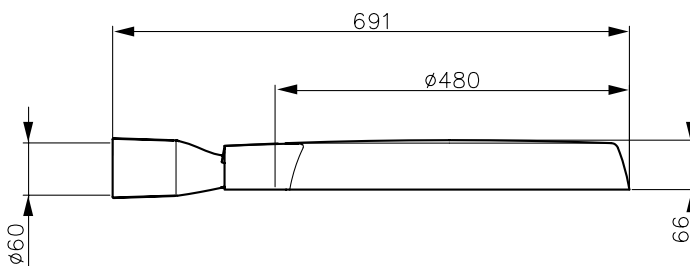

Lamp colour temperature	4000 K
Colour Rendering Index	≥70
Initial input power	100 W
Power consumption tolerance	+/-10%

Application Conditions

Ambient temperature range	-40 to +50 °C

Product Data

Full product code	911401727612

Order product name	BGP461 LED120 NW 110-277V TA
Order code	911401727612
Local code	USELED120NWTA
Numerator – quantity per pack	1
SAP numerator – packs per outer box	1
Material no. (12 NC)	911401727612
Net Weight (Piece)	10.649 kg

Dimensional drawing

UNIUrban BDP461/BGP461/BSP461/BSS461