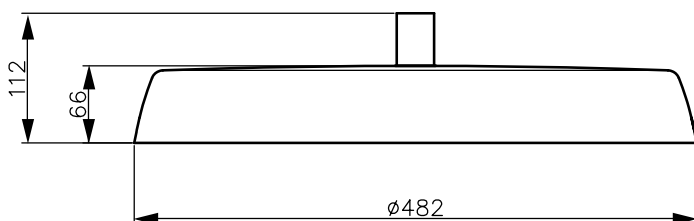

Mechanical and Housing	
Housing material	Aluminium
Optical cover/lens material	Tempered glass
Mounting device	Catenary pole 35 mm with Ø 10 mm hole
Optical cover/lens finish	Clear
Overall height	112 mm
Overall diameter	482 mm
Colour	Grey

Initial input power	65 W
Power consumption tolerance	+/-10%

Application Conditions

Ambient temperature range	-40 to +50 °C
---------------------------	---------------

Product Data

Full product code	911401727682
Order product name	BSP461 LED78 WW 110-277V TA

Order code	911401727682
Local order code	USPLED78WWTA
SAP numerator – quantity per pack	1
Numerator – packs per outer box	1
Material no. (12 NC)	911401727682
Net Weight (Piece)	8.999 kg

Dimensional drawing