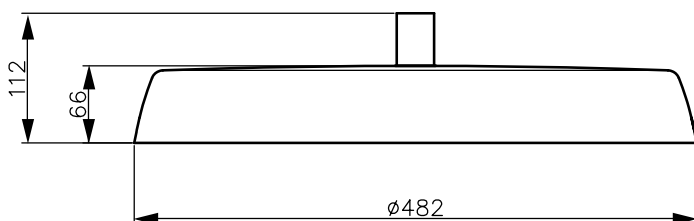

Initial input power	65 W
Power consumption tolerance	+/-10%

Application Conditions

Ambient temperature range	-40 to +50 °C

Product Data

Full product code	911401727692
Order product name	BSP461 LED78 NW 110-277V TA

Order code	911401727692
Local code	USPLED78NWT A
SAP numerator – quantity per pack	1
SAP numerator – packs per outer box	1
SAP material	911401727692
Net Weight (Piece)	8.999 kg

Dimensional drawing

UNIUrban BDP461/BGP461/BSP461/BSS461