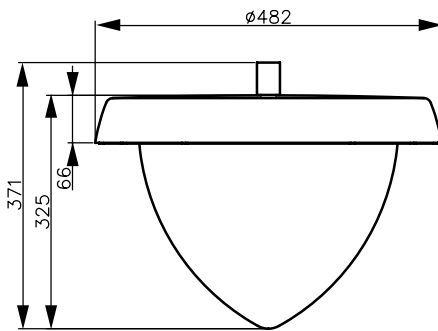

Mechanical and Housing	
Housing material	Aluminium
Optical cover/lens material	Tempered glass
Mounting device	Catenary pole 35 mm with Ø 10 mm hole
Optical cover/lens finish	Clear
Overall height	371 mm
Overall diameter	482 mm
Colour	Grey

Order code	911401727772
Local code	USCLE78NW
Numerator – quantity per pack	1
SAP numerator – packs per outer box	1
Material no. (12 NC)	911401727772
Net Weight (Piece)	7.949 kg

Dimensional drawing

UNIUrban BDP461/BGP461/BSP461/BSS461