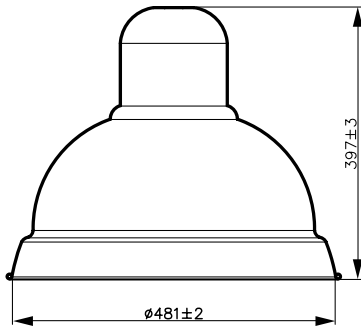

UNIUrban

Dimensional drawing

UNIUrban ZSP461/ZCP461