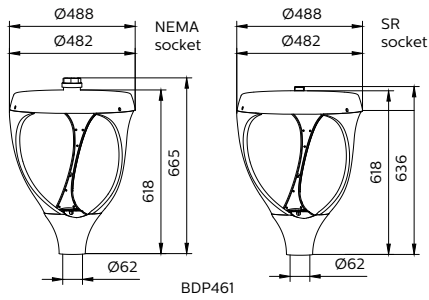

Product data

General Information	
Lamp colour code	740 neutral white
Driver included	Yes
Optical cover/lens type	AC-MLO [Acrylate micro-lens optic]
Control interface	-
Connection	Flying leads/wires
Cable	Cable 0.2 m without plug
Protection class IEC	Safety class I (I)
CE mark	CE mark
Operating and Electrical	
Input Voltage	220 V
Input frequency	50 or 60 Hz
Power factor (min.)	0.95
Controls and Dimming	
Dimmable	Yes
Mechanical and Housing	
Housing material	Aluminum die-cast
Optical cover/lens material	Glass
Overall height	665 mm
Overall diameter	488 mm

Colour	Aluminium and Grey
Approval and Application	
Ingress protection code	IP65 [Dust penetration-protected, jet-proof]
Mech. impact protection code	IK08 [5 J vandal-protected]
Initial Performance (IEC Compliant)	
Initial luminous flux (system flux)	10000 lm
Luminous flux tolerance	+/-10%
Initial LED luminaire efficacy	100 lm/W
Lamp colour temperature	4000 K
Colour Rendering Index	>70
Initial input power	100 W
Power consumption tolerance	+/-10%
Application Conditions	
Ambient temperature range	-40 to +50 °C
Product Data	
Full product code	911401756012
Order product name	BDP461 LED100 NW 230V SR TS 7P
Order code	911401756012
SAP numerator – quantity per pack	1
SAP numerator – packs per outer box	1

SAP material	911401756012
Net Weight (Piece)	11.500 kg

Dimensional drawing

UNIUrban BDP461/BGP461/BSP461/BSS461