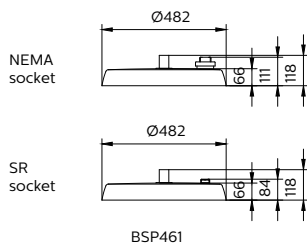

Product data

General Information	
Lamp colour code	740 neutral white
Driver included	Yes
Optical cover/lens type	AC-MLO [Acrylate micro-lens optic]
Control interface	-
Connection	Flying leads/wires
Cable	Cable 0.5 m without plug
Protection class IEC	Safety class I (I)
CE mark	CE mark
Operating and Electrical	
Input Voltage	220 V
Input frequency	50 or 60 Hz
Power factor (min.)	0.95
Controls and Dimming	
Dimmable	Yes
Mechanical and Housing	
Housing material	Aluminum die-cast
Optical cover/lens material	Glass
Overall height	118 mm
Overall diameter	482 mm

Colour	Aluminium and Grey
Approval and Application	
Ingress protection code	IP65 [Dust penetration-protected, jet-proof]
Mech. impact protection code	IK08 [5 J vandal-protected]
Initial Performance (IEC Compliant)	
Initial luminous flux (system flux)	12000 lm
Luminous flux tolerance	+/-10%
Initial LED luminaire efficacy	120 lm/W
Lamp colour temperature	4000 K
Colour Rendering Index	>70
Initial input power	100 W
Power consumption tolerance	+/-10%
Application Conditions	
Ambient temperature range	-40 to +50 °C
Product Data	
Full product code	911401756022
Order product name	BSP461 LED120 NW 230V SR TA 7P
Order code	911401756022
Numerator – quantity per pack	1
SAP numerator – packs per outer box	1

Material no. (12 NC)	911401756022
Net Weight (Piece)	8.750 kg

Dimensional drawing

UNIUrban BDP461/BGP461/BSP461/BSS461