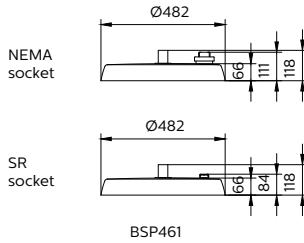

Material no. (12 NC)	911401756032
Net Weight (Piece)	8.450 kg

Dimensional drawing

UNIUrban BDP461/BGP461/BSP461/BSS461