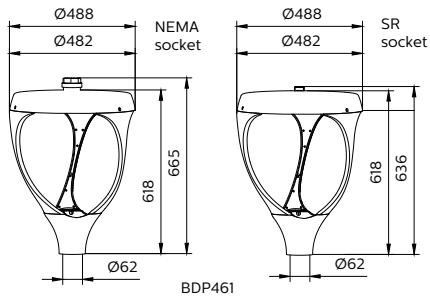

Product data

General Information	
Lamp colour code	740 neutral white
Driver included	Yes
Optical cover/lens type	AC-MLO [Acrylate micro-lens optic]
Control interface	-
Connection	Flying leads/wires
Cable	Cable 0.2 m without plug
Protection class IEC	Safety class II (II)
CE mark	CE mark
Operating and Electrical	
Input Voltage	220 V
Input frequency	50 or 60 Hz
Power factor (min.)	0.95
Controls and Dimming	
Dimmable	Yes
Mechanical and Housing	
Housing material	Aluminum die-cast
Optical cover/lens material	Glass
Overall height	665 mm
Overall diameter	488 mm

Colour	Aluminium and Grey
Approval and Application	
Ingress protection code	IP65 [Dust penetration-protected, jet-proof]
Mech. impact protection code	IK08 [5 J vandal-protected]
Initial Performance (IEC Compliant)	
Initial luminous flux (system flux)	10000 lm
Luminous flux tolerance	+/-10%
Initial LED luminaire efficacy	100 lm/W
Lamp colour temperature	4000 K
Colour Rendering Index	>70
Initial input power	100 W
Power consumption tolerance	+/-10%
Application Conditions	
Ambient temperature range	-40 to +50 °C
Product Data	
Full product code	911401756072
Order product name	BDP461 LED100 NW 230V SR TS 7P II
Order code	911401756072
SAP numerator – quantity per pack	1
SAP numerator – packs per outer box	1

SAP material	911401756072
Net Weight (Piece)	11.500 kg

Dimensional drawing

UNIUrban BDP461/BGP461/BSP461/BSS461