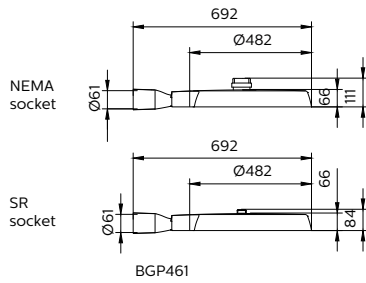

Product data

General Information	
Lamp colour code	740 neutral white
Driver included	Yes
Optical cover/lens type	AC-MLO [Acrylate micro-lens optic]
Control interface	-
Connection	Flying leads/wires
Cable	Cable 0.2 m without plug
Protection class IEC	Safety class II (II)
CE mark	CE mark
Operating and Electrical	
Input Voltage	220 V
Input frequency	50 or 60 Hz
Power factor (min.)	0.95
Controls and Dimming	
Dimmable	Yes
Mechanical and Housing	
Housing material	Aluminum die-cast
Optical cover/lens material	Glass
Overall length	692 mm
Overall width	482 mm
Overall height	66 mm

Colour	Aluminium and Grey
Approval and Application	
Ingress protection code	IP65 [Dust penetration-protected, jet-proof]
Mech. impact protection code	IK08 [5 J vandal-protected]
Initial Performance (IEC Compliant)	
Initial luminous flux (system flux)	7800 lm
Luminous flux tolerance	+/-10%
Initial LED luminaire efficacy	120 lm/W
Lamp colour temperature	4000 K
Colour Rendering Index	>70
Initial input power	65 W
Power consumption tolerance	+/-10%
Application Conditions	
Ambient temperature range	-40 to +50 °C
Product Data	
Full product code	911401759272
Order product name	BGP461 LED78 NW 230V SR TS 7P II Spg77
Order code	911401759272
SAP numerator – quantity per pack	1
SAP numerator – packs per outer box	1

SAP material	911401759272
Net Weight (Piece)	9.950 kg

IP 65 IK 08

Dimensional drawing

UNIUrban BDP461/BGP461/BSP461/BSS461

UNIUrban BDP461/BGP461/BSP461/BSS461