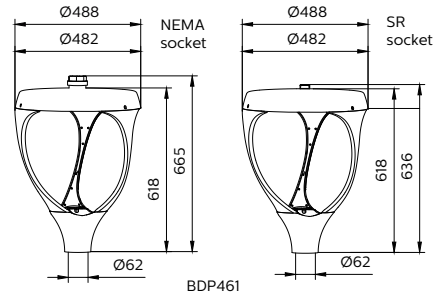

Product data

General Information	
Lamp colour code	740 neutral white
Driver included	Yes
Optical cover/lens type	AC-MLO [Acrylate micro-lens optic]
Control interface	-
Connection	Flying leads/wires
Cable	Cable 0.2 m without plug
Protection class IEC	Safety class II (II)
CE mark	CE mark
Operating and Electrical	
Input Voltage	220 V
Input frequency	50 or 60 Hz
Power factor (min.)	0.95
Controls and Dimming	
Dimmable	Yes
Mechanical and Housing	
Housing material	Aluminum die-cast
Optical cover/lens material	Glass
Overall length	692 mm
Overall width	482 mm
Overall height	66 mm

Colour	Aluminium and Grey
Approval and Application	
Ingress protection code	IP65 [Dust penetration-protected, jet-proof]
Mech. impact protection code	IK08 [5 J vandal-protected]
Initial Performance (IEC Compliant)	
Initial luminous flux (system flux)	7800 lm
Luminous flux tolerance	+/-10%
Initial LED luminaire efficacy	120 lm/W
Lamp colour temperature	4000 K
Colour Rendering Index	>70
Initial input power	65 W
Power consumption tolerance	+/-10%
Application Conditions	
Ambient temperature range	-40 to +50 °C
Product Data	
Full product code	911401759272
Order product name	BGP461 LED78 NW 230V SR TS 7P II Spg77
Order code	911401759272
SAP numerator – quantity per pack	1
SAP numerator – packs per outer box	1

SAP material	911401759272
Net Weight (Piece)	9.950 kg

IP 65 IK 08

Dimensional drawing

UNIUrban BDP461/BGP461/BSP461/BSS461

UNIUrban BDP461/BGP461/BSP461/BSS461