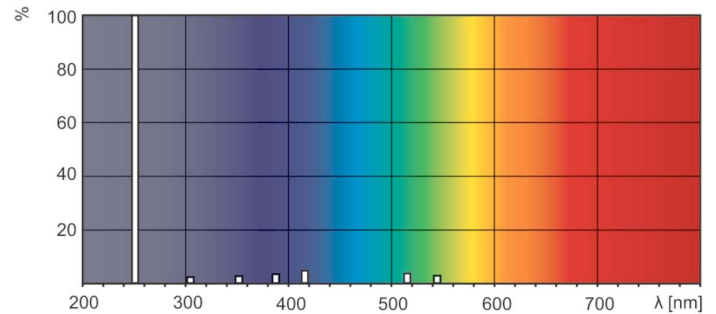

TUV PL-S

EAN/UPC – product	8711500618245
Order code	927901704007
Local code	TUVPLS9W
SAP numerator – quantity per pack	1
SAP numerator – packs per outer box	60

SAP material	927901704007
Net Weight (Piece)	32.000 g

Dimensional drawing

Product	D1 (max)	D (max)	A (max)	B (max)	C (max)
TUV PL-S 9W/2P 1CT/6X10BOX	13 mm	28 mm	129 mm	144.5 mm	167 mm

TUV 9W PL-S

Photometric data

XDPB_XUTUVPLS-Spectral power distribution B/W

XDPO_XUTUVPLS-Spectral power distribution Colour